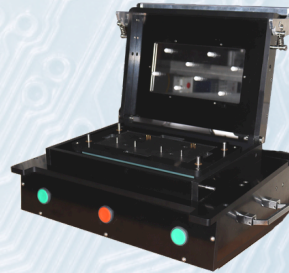

Military, Avionics & Naval Test Systems

- Ruggedized Power Supply ATE
- LRU level functional ATE
- SRU level functional & Diagnostic ATE
- Legacy Test Program Conversion
- Test Program Development for High End ATE's

Commercial Test Systems

- UPS / Inverter ATE
- Charger / Adaptor ATE
- ATX Power Supply ATE
- ATE for Automobile Electronics
- Power Protection Relay ATE
- PCBA FCT
- RF ATE
- EOL Testers

Test Fixtures

- Pneumatic Test Fixture
- Mechanical Test Fixture
- Test Adaptor
- Test Interface Box
- Accessories

Software

- LabVIEW
- .NET Based Solution
- MES Integration & Reporting
- High speed data acquisition & Analysis
- Traceability

MEL SYSTEMS AND SERVICES LTD.

173, Developed Plots Estate, Perungudi, Chennai - 600 096, India

Tel: +91 44 2496 1903, 2496 1904 | Fax : +91 44 2496 0488

Email : sales@melss.com | Web : www.melss.com

Ahmedabad | Bengaluru | Chennai | Coimbatore | Delhi | Kolkata | Mumbai